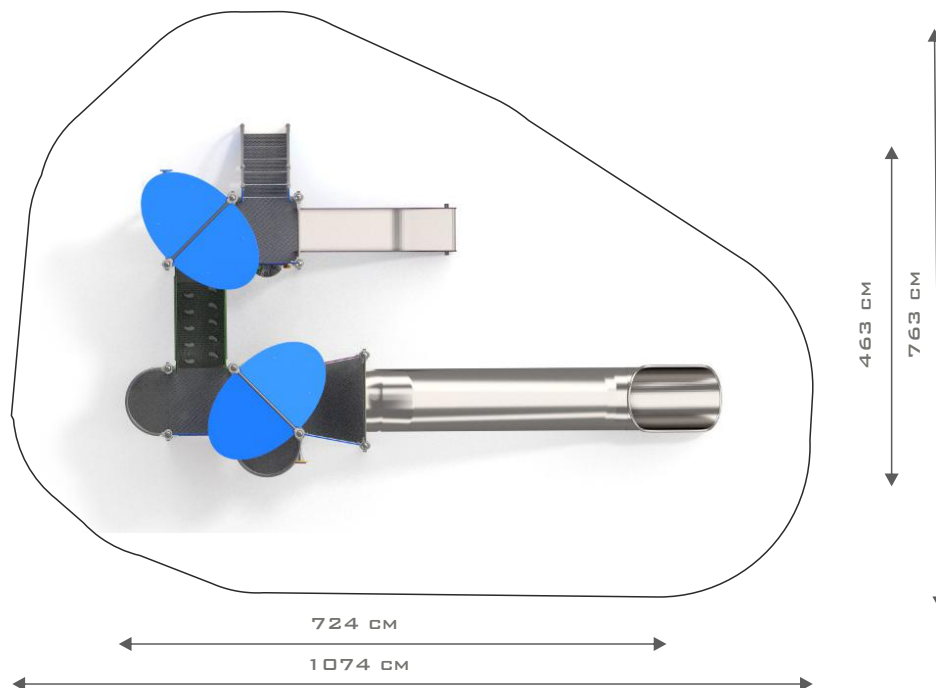

1667

CLIMBING

SLIDING

FUN

INTEGRATION

## 1667

SCALE 1:100

## PRODUCT DESCRIPTION

Dimensions: 463 x 724 cm  
Impact area: 763 x 1074 cm  
Overall Height: 424 cm  
Platform Height: 120, 150, 200, 210, 230 cm  
Free Fall Height: 150 cm  
Availability of spare parts: YES  
Product compliant with EN 1176-2008: YES  
Age group: 3 - 12 years